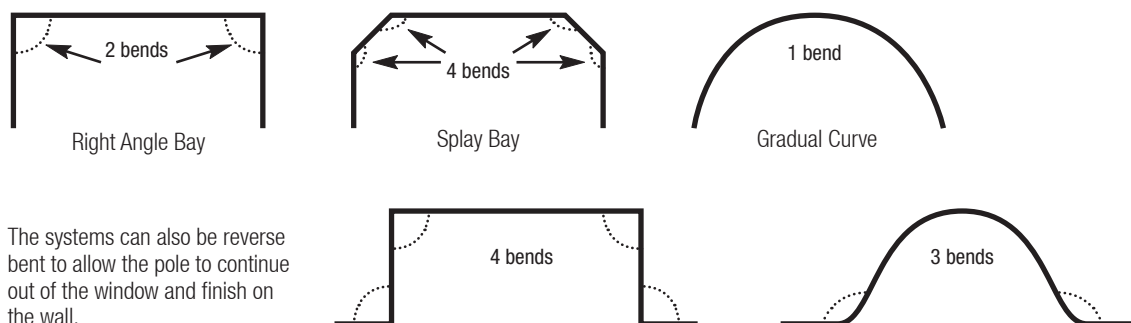

RECOMMENDED RETAIL PRICES INCLUDING VAT @ 20%

METROPOLE continued

All prices below are for straight poles, hand drawn, made-to-measure to customer's exact measurements, complete with standard accessories

BAY WINDOWS

Metropole can be bent to accommodate different types of bay windows. Typical shapes are:

The systems can also be reverse bent to allow the pole to continue out of the window and finish on the wall.

System Number	Pole Diameter	Operation	Std. Bending Radius	Bending Price Per Bend	
				Angle Bend	Gradual Curve
SG 7600 (SG 1003)	23mm	Hand	15cm	47.50	75.00
SG 7605 (SG 6100)	36mm (deep)	Hand	20cm	46.00	62.50
SG 7610 (SG 6130)	30mm	Hand	25cm	107.50	146.00
SG 7620 (SG 6140)	50mm	Hand	50cm	119.00	159.00
SG 7630 (SG 6120)	30mm	Cord	30cm	112.00	152.50
SG 7640 (SG 6160)	50mm	Cord	68cm	119.00	159.00
SG 7650 (SG 6150)	50mm	Electric	Cannot be bent	-	-

SG 7600 (SG 1003) HAND DRAWN Ø 23mm – *SILVER/**BLACK/WHITE/MATT WHITE/ECRU

Size	cm	125	150	175	200	225	250	275	300	325	350	375	400	425	450	475	500	525	550	575	600
Endcap - Flush/Stud		128.00	150.50	172.50	195.00	217.00	239.50	262.00	284.00	306.50	328.50	351.00	373.00	395.50	418.00	440.00	462.50	485.00	507.00	529.50	551.50
*Ball End		245.00	267.50	289.50	312.00	334.00	356.50	379.00	401.00	423.50	446.00	468.00	490.50	512.50	535.00	557.50	579.50	602.00	624.00	646.50	669.00
*Spear Finial		206.50	229.00	251.00	273.50	295.50	318.00	340.50	362.50	385.00	407.50	429.50	452.00	474.00	496.50	519.00	541.00	563.50	585.50	608.00	630.50
*Groove Cylinder		202.00	224.00	246.50	268.50	291.00	313.50	335.50	358.00	380.00	402.50	425.00	447.00	469.50	491.50	514.00	536.50	558.50	581.00	603.50	625.50
*Design End Cap		168.50	190.50	213.00	235.50	256.00	280.00	302.00	324.50	347.00	369.00	391.50	413.50	436.00	458.50	480.50	503.00	525.00	547.50	570.00	592.00
*Clear Ball		286.50	308.50	331.00	353.50	375.50	398.00	420.50	442.50	465.00	487.00	509.50	531.50	554.00	576.50	598.50	621.00	643.50	665.50	688.00	710.00
*Ellipse		181.50	203.50	226.00	248.50	270.50	293.00	315.00	337.50	359.50	382.00	404.50	426.50	449.00	471.50	493.50	516.00	538.00	560.50	583.00	605.00
*Taper		165.00	187.50	209.50	232.00	254.00	276.50	299.00	321.00	343.50	366.00	388.00	410.50	432.50	455.00	477.50	499.50	522.00	544.00	566.50	589.00

SG 7600 (SG 1003) HAND DRAWN Ø 23mm – GUNMETAL/CHARCOAL/*CHROME EFFECT