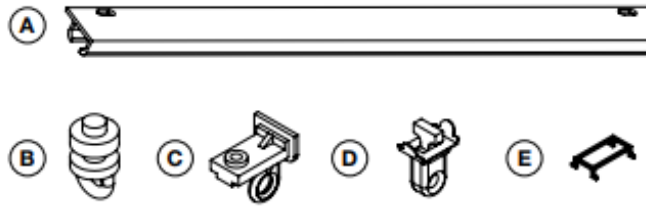

Pack Content (Components may slightly vary from those shown)

Parts		Width			
		1.3m	1.9m	2.5m	3.1m
A	Track	1	1	1	1
B	Gliders	18	26	34	40
C	End Stops	2	2	2	2
D	Locking Gliders	2	2	2	2
E	Brakes	2	2	2	2