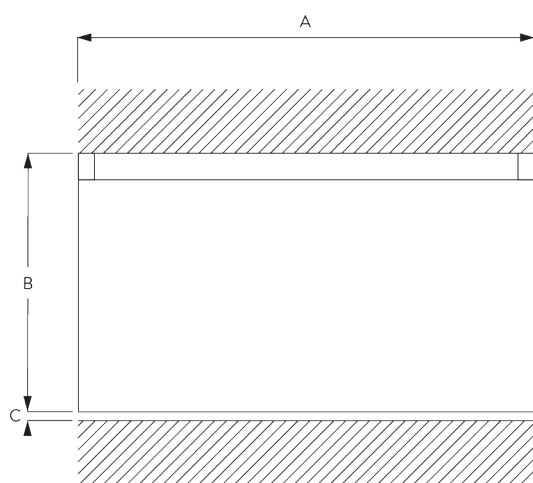

## A. PROFILE

Profile and bending information

**SG 1280p**

Profile

Radius:  
✓ 15 cm, 20 cm

## B. HOW TO MEASURE

A: System width

B: System height

C: Distance between floor and fabric