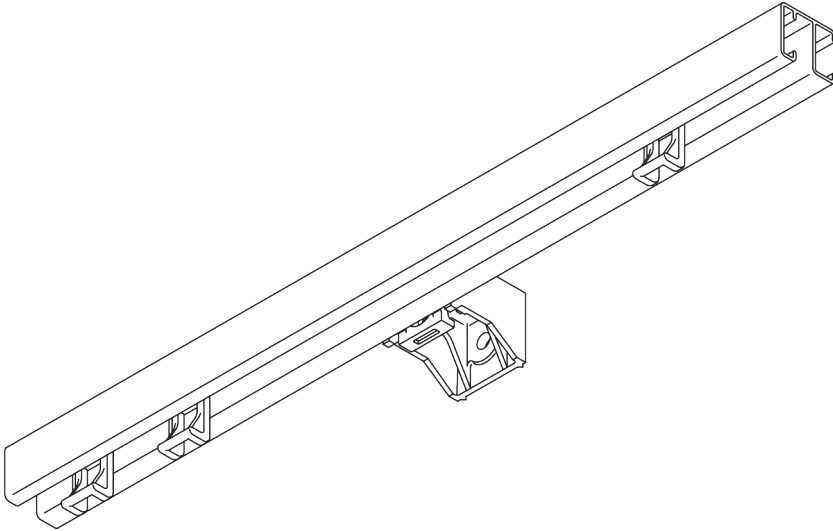

## PRODUCT INFORMATION

- **Operation:** hand
- **Range:** M - L
- **Fitting:** ceiling, wall
- **Colours:** white RAL 9016; special colours or anodised aluminum possible
- **Fabrics:** refer to Silent Gliss fabric collection