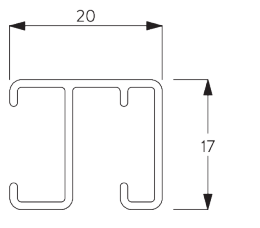

SYSTEM SPECIFICATIONS

A. PROFILE

Profile and bending information