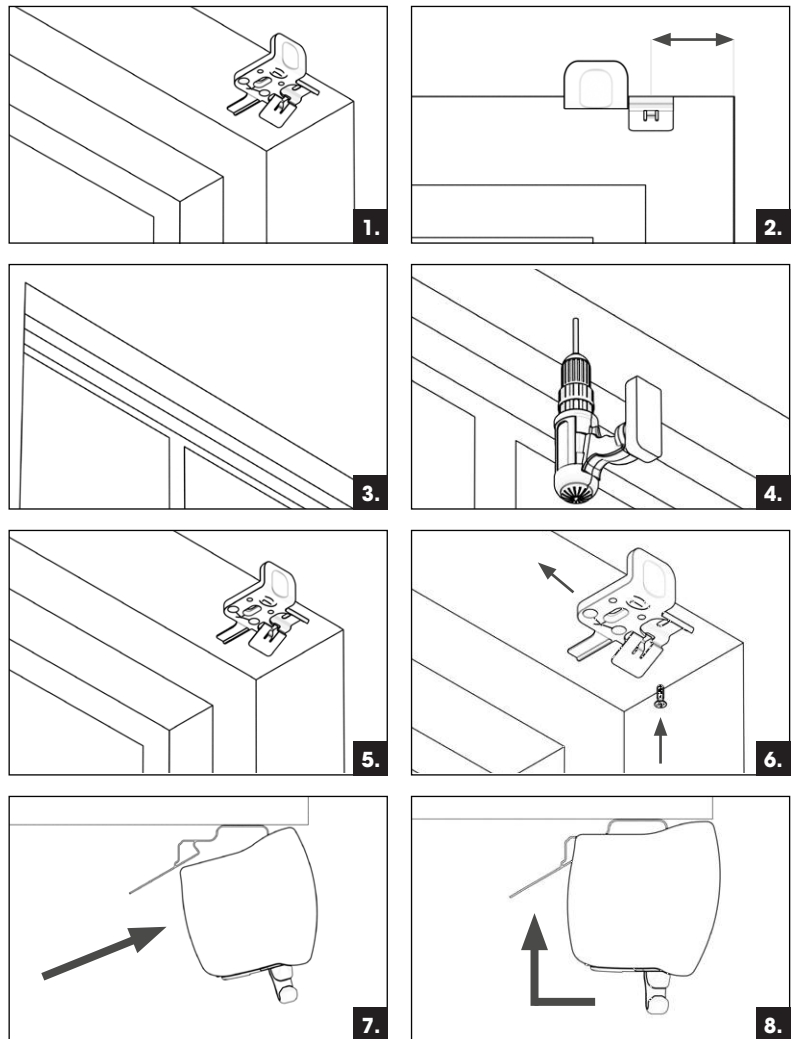

SENSES WIDE - BRACKET QUANTITIES	
Width	No. of Brackets Required
< 1350mm	2
1350mm to 2099mm	3
2100mm to 3299mm	4
3300mm to 3999mm	5
4000mm to 5000mm	6

SENSES SLIM - BRACKET QUANTITIES	
Width	No. of Brackets Required
< 1350mm	2
1350mm to 2099mm	3
2100mm to 3299mm	4
3300mm to 4000mm	5