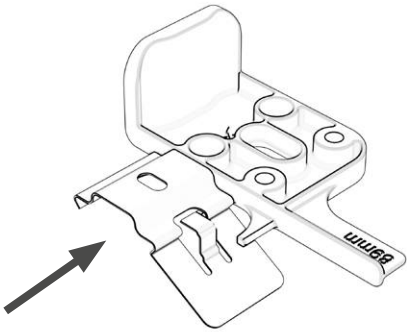

# Senses Vertical Inside Recess Top Fix

## Fitting Instructions

For top fix, the above image shows how the bracket is attached.

**Step 1.** Butt the fitting tool against recess front face. If the fitting tool does not butt flat against the recess front face, then 89mm vanes will not fit within the recess.

**Step 2.** Position first bracket approximately 60mm from either end of the recess. Mark the location of the bracket with pen/pencil.

**Step 3.** Position the remaining bracket(s) spread evenly across the length of the blind. For bracket quantities, see table on next page

**Step 4.** Using a suitably sized drill bit, drill all marked positions (use wall plugs where appropriate).

**Step 5.** Position the fitting tool on the recess front face, and line up the bracket with the drilled hole.