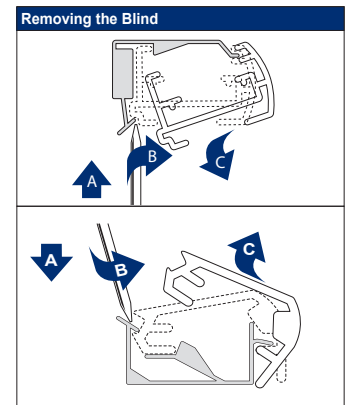

Facefix Installation

Duette® Shades Skylight - Cord Tensioned with Fixing Rail, Day & Night (PB30)

Topfix/Recess Installation

Duette® Shades Skylight - Cord Tensioned with Fixing Rail, Day & Night

Subject to technical changes