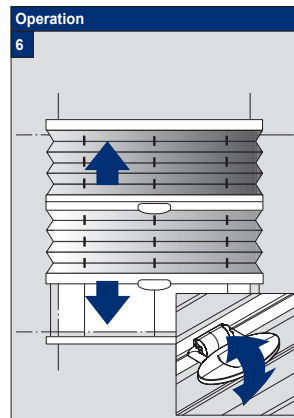

Facefix Installation

Duette® Shades Skylight - Cord Tensioned with Fixing Rail, Day & Night (PB30)

Topfix/Recess Installation

Duette® Shades Skylight - Cord Tensioned with Fixing Rail, Day & Night

Subject to technical changes