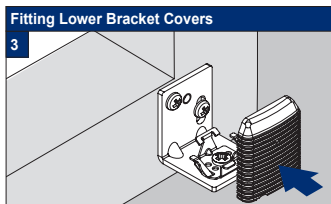

Facefix Installation

Duette® Shades Skylight - Cord Tensioned with Fixing Rail, Day & Night (PB30)

Topfix/Recess Installation

Duette® Shades Skylight - Cord Tensioned with Fixing Rail, Day & Night

Subject to technical changes