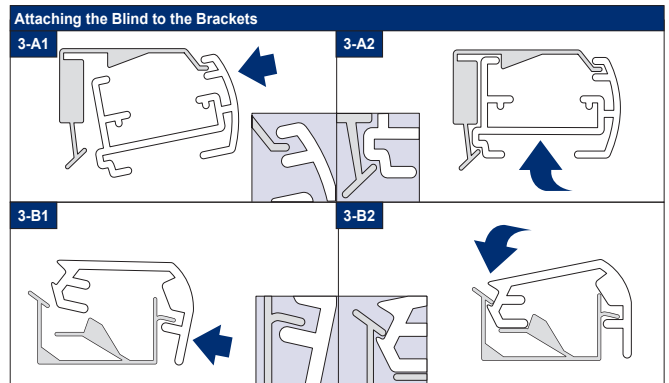

Facefix Installation

Duette® Shades Skylight - Cord Tensioned with Fixing Rail, Day & Night (PB30)

Topfix/Recess Installation

Duette® Shades Skylight - Cord Tensioned with Fixing Rail, Day & Night

Subject to technical changes