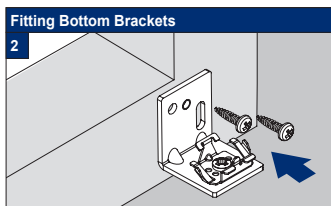

Facefix Installation

Duette® Shades Skylight - Cord Tensioned with Fixing Rail, Day & Night (PB30)

Topfix/Recess Installation

Duette® Shades Skylight - Cord Tensioned with Fixing Rail, Day & Night

Subject to technical changes