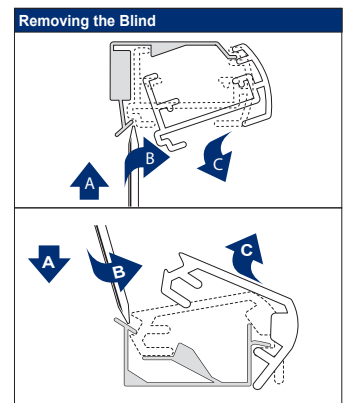

Facefix Installation

Duette® Shades Skylight - Cord Tensioned with Fixing Rail, Day & Night (PB30)

Topfix/Recess Installation

Duette® Shades Skylight - Cord Tensioned with Fixing Rail, Day & Night

Subject to technical changes