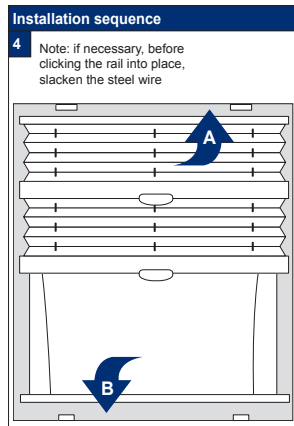

Facefix Installation

Duette® Shades Skylight - Cord Tensioned with Fixing Rail, Day & Night (PB30)

Topfix/Recess Installation

Duette® Shades Skylight - Cord Tensioned with Fixing Rail, Day & Night

Subject to technical changes