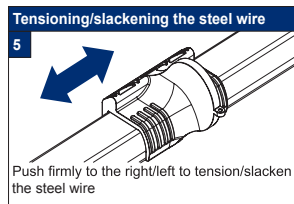

Facefix Installation

Duette® Shades Skylight - Cord Tensioned with Fixing Rail, Day & Night (PB30)

Topfix/Recess Installation

Duette® Shades Skylight - Cord Tensioned with Fixing Rail, Day & Night

Subject to technical changes