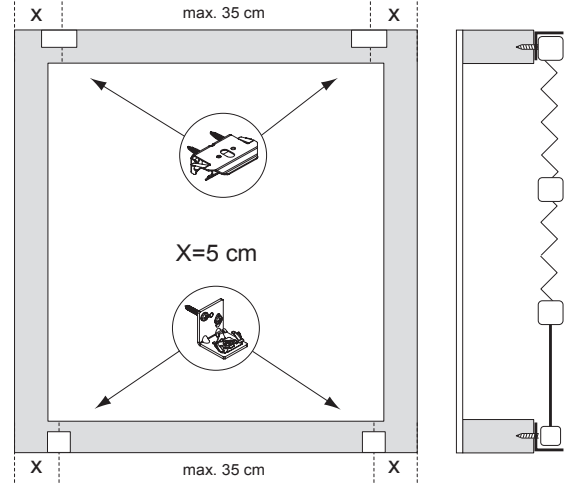

Facefix Installation

Duette® Shades Skylight - Cord Tensioned with Fixing Rail, Day & Night (PB30)

Topfix/Recess Installation

Duette® Shades Skylight - Cord Tensioned with Fixing Rail, Day & Night

Subject to technical changes