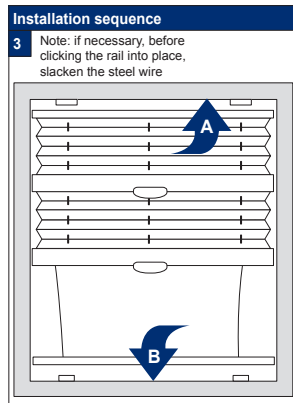

Facefix Installation

Duette® Shades Skylight - Cord Tensioned with Fixing Rail, Day & Night (PB30)

Topfix/Recess Installation

Duette® Shades Skylight - Cord Tensioned with Fixing Rail, Day & Night

Subject to technical changes