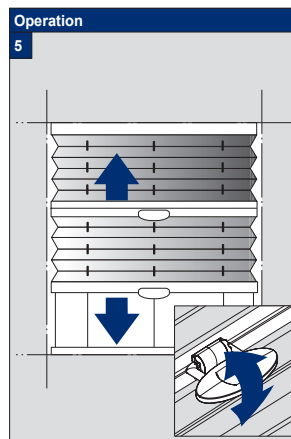

Facefix Installation

Duette® Shades Skylight - Cord Tensioned with Fixing Rail, Day & Night (PB30)

Topfix/Recess Installation

Duette® Shades Skylight - Cord Tensioned with Fixing Rail, Day & Night

Subject to technical changes