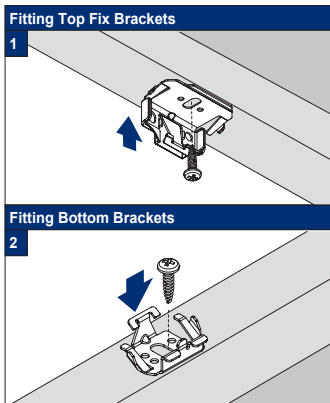

Facefix Installation

Duette® Shades Skylight - Cord Tensioned with Fixing Rail, Day & Night (PB30)

Topfix/Recess Installation

Duette® Shades Skylight - Cord Tensioned with Fixing Rail, Day & Night

Subject to technical changes