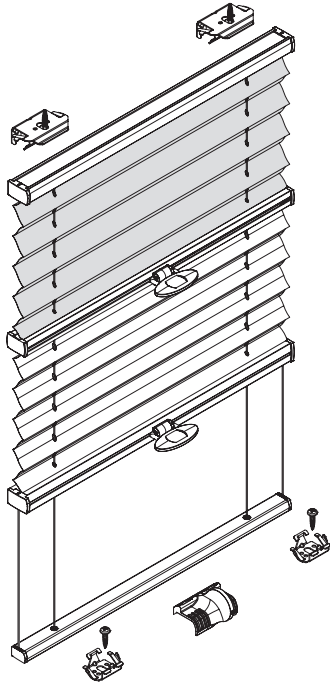

Facefix Installation

Duette® Shades Skylight - Cord Tensioned with Fixing Rail, Day & Night (PB30)

Topfix/Recess Installation

Duette® Shades Skylight - Cord Tensioned with Fixing Rail, Day & Night

Subject to technical changes