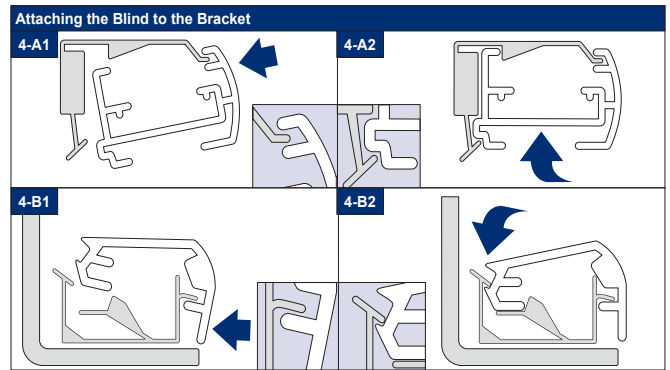

Facefix Installation

Duette® Shades Skylight - Cord Tensioned with Fixing Rail, Day & Night (PB30)

Topfix/Recess Installation

Duette® Shades Skylight - Cord Tensioned with Fixing Rail, Day & Night

Subject to technical changes