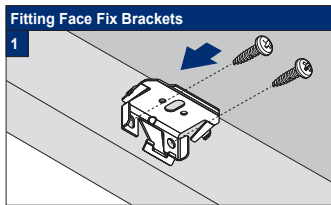

Facefix Installation

Duette® Shades Skylight - Cord Tensioned with Fixing Rail, Day & Night (PB30)

Topfix/Recess Installation

Duette® Shades Skylight - Cord Tensioned with Fixing Rail, Day & Night

Subject to technical changes