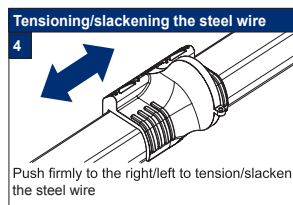

Facefix Installation

Duette® Shades Skylight - Cord Tensioned with Fixing Rail, Day & Night (PB30)

Topfix/Recess Installation

Duette® Shades Skylight - Cord Tensioned with Fixing Rail, Day & Night

Subject to technical changes