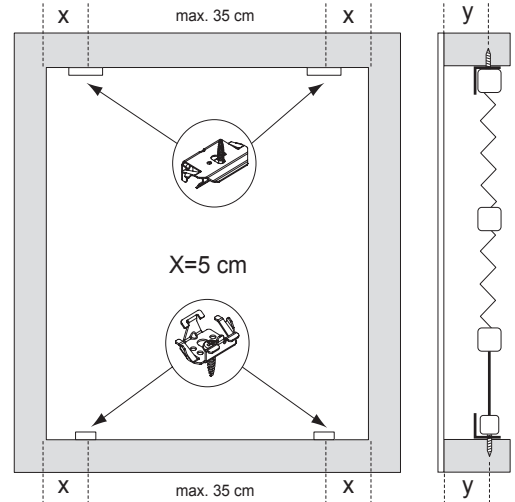

Facefix Installation

Duette® Shades Skylight - Cord Tensioned with Fixing Rail, Day & Night (PB30)

Topfix/Recess Installation

Duette® Shades Skylight - Cord Tensioned with Fixing Rail, Day & Night

Subject to technical changes