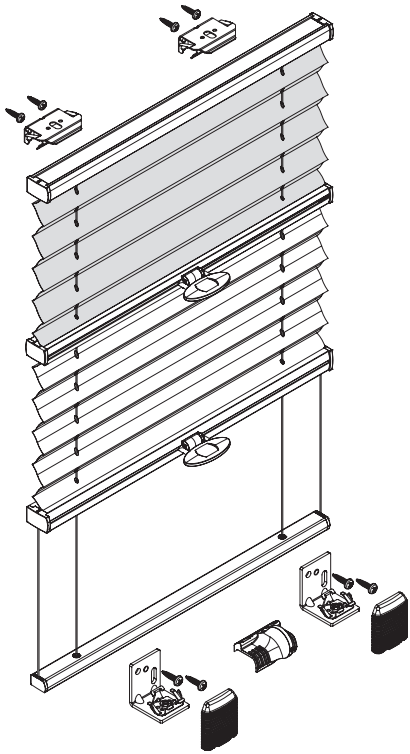

Facefix Installation

Duette® Shades Skylight - Cord Tensioned with Fixing Rail, Day & Night (PB30)

Topfix/Recess Installation

Duette® Shades Skylight - Cord Tensioned with Fixing Rail, Day & Night

Subject to technical changes