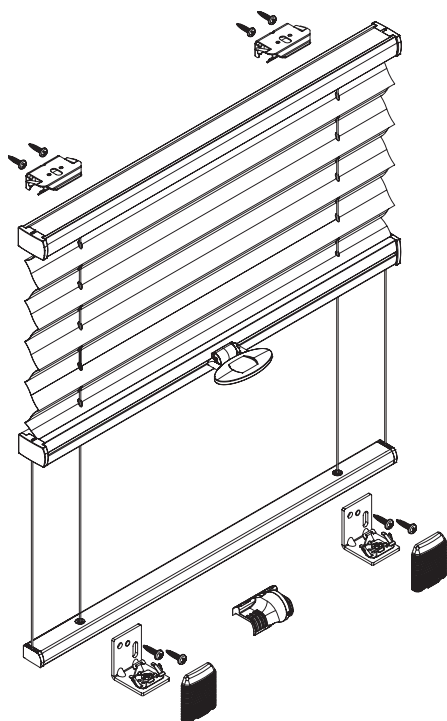

Facefix Installation

Duette® Shades Skylight - Cord Tensioned with Fixing Rail (PB10)

Topfix/Recess Installation

Duette® Shades Skylight - Cord Tensioned with Fixing Rail

Subject to technical changes