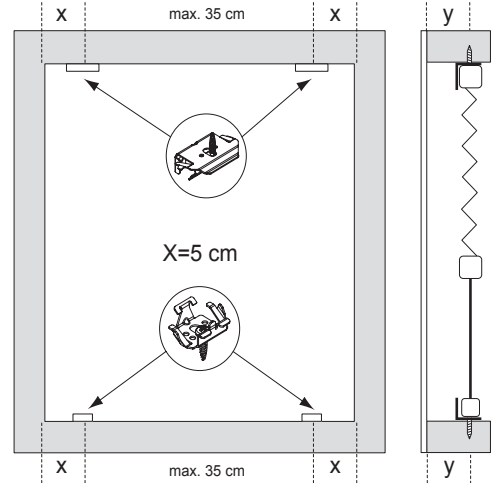

Facefix Installation

Duette® Shades Skylight - Cord Tensioned with Fixing Rail (PB10)

Topfix/Recess Installation

Duette® Shades Skylight - Cord Tensioned with Fixing Rail

Subject to technical changes