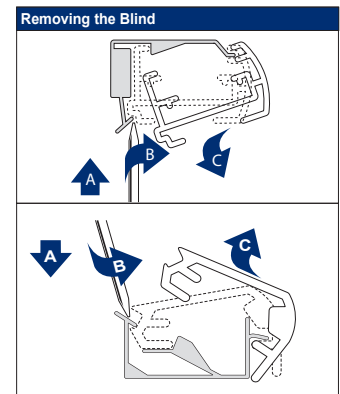

Facefix Installation

Duette® Shades Skylight - Cord Tensioned with Fixing Rail (PB10)

Topfix/Recess Installation

Duette® Shades Skylight - Cord Tensioned with Fixing Rail

Subject to technical changes