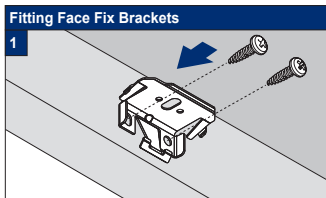

Facefix Installation

Duette® Shades Skylight - Cord Tensioned with Fixing Rail (PB10)

Topfix/Recess Installation

Duette® Shades Skylight - Cord Tensioned with Fixing Rail

Subject to technical changes