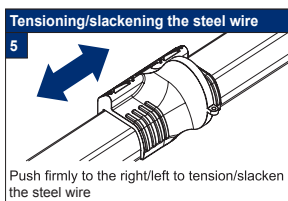

Facefix Installation

Duette® Shades Skylight - Cord Tensioned with Fixing Rail (PB10)

Topfix/Recess Installation

Duette® Shades Skylight - Cord Tensioned with Fixing Rail

Subject to technical changes