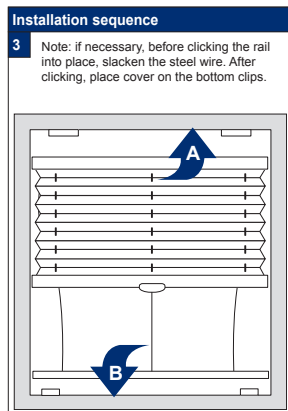

Facefix Installation

Duette® Shades Skylight - Cord Tensioned with Fixing Rail (PB10)

Topfix/Recess Installation

Duette® Shades Skylight - Cord Tensioned with Fixing Rail

Subject to technical changes