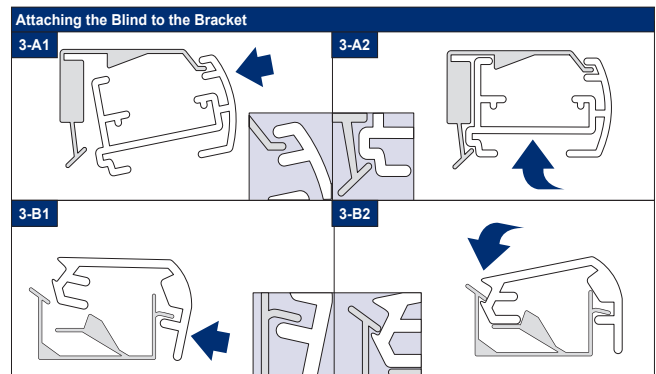

Facefix Installation

Duette® Shades Skylight - Cord Tensioned with Fixing Rail (PB10)

Topfix/Recess Installation

Duette® Shades Skylight - Cord Tensioned with Fixing Rail

Subject to technical changes