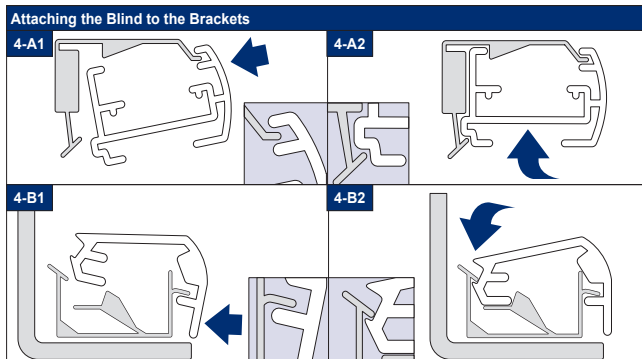

Facefix Installation

Duette® Shades Skylight - Cord Tensioned with Fixing Rail (PB10)

Topfix/Recess Installation

Duette® Shades Skylight - Cord Tensioned with Fixing Rail

Subject to technical changes