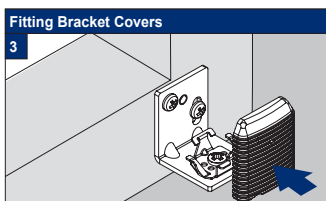

Facefix Installation

Duette® Shades Skylight - Cord Tensioned with Fixing Rail (PB10)

Topfix/Recess Installation

Duette® Shades Skylight - Cord Tensioned with Fixing Rail

Subject to technical changes