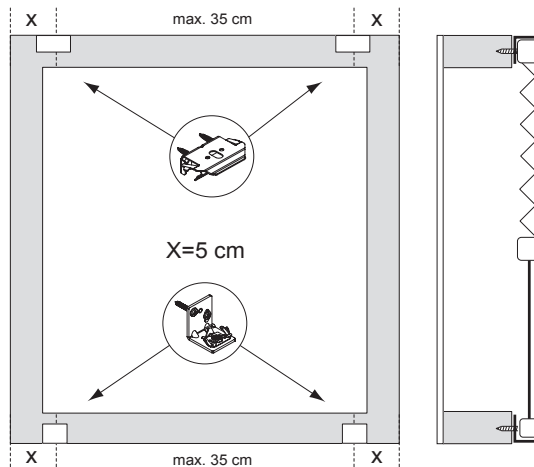

Facefix Installation

Duette® Shades Skylight - Cord Tensioned with Fixing Rail (PB10)

Topfix/Recess Installation

Duette® Shades Skylight - Cord Tensioned with Fixing Rail

Subject to technical changes