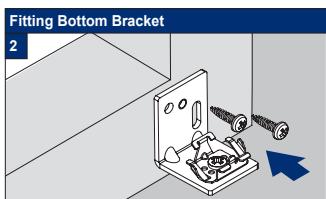

Facefix Installation

Duette® Shades Skylight - Cord Tensioned with Fixing Rail (PB10)

Topfix/Recess Installation

Duette® Shades Skylight - Cord Tensioned with Fixing Rail

Subject to technical changes