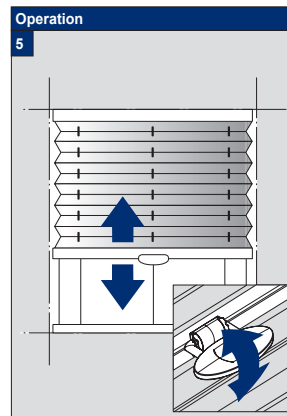

Facefix Installation

Duette® Shades Skylight - Cord Tensioned with Fixing Rail (PB10)

Topfix/Recess Installation

Duette® Shades Skylight - Cord Tensioned with Fixing Rail

Subject to technical changes