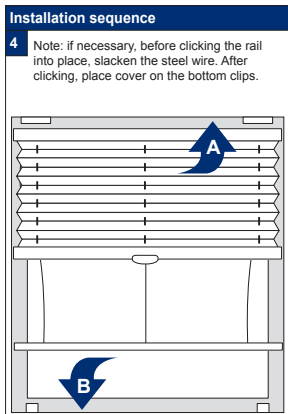

Facefix Installation

Duette® Shades Skylight - Cord Tensioned with Fixing Rail (PB10)

Topfix/Recess Installation

Duette® Shades Skylight - Cord Tensioned with Fixing Rail

Subject to technical changes