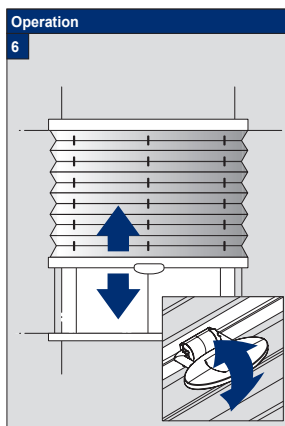

Facefix Installation

Duette® Shades Skylight - Cord Tensioned with Fixing Rail (PB10)

Topfix/Recess Installation

Duette® Shades Skylight - Cord Tensioned with Fixing Rail

Subject to technical changes