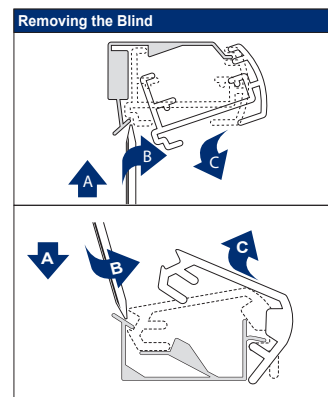

Facefix Installation

Duette® Shades Skylight - Cord Tensioned with Fixing Rail (PB10)

Topfix/Recess Installation

Duette® Shades Skylight - Cord Tensioned with Fixing Rail

Subject to technical changes