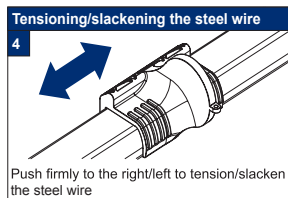

Facefix Installation

Duette® Shades Skylight - Cord Tensioned with Fixing Rail (PB10)

Topfix/Recess Installation

Duette® Shades Skylight - Cord Tensioned with Fixing Rail

Subject to technical changes