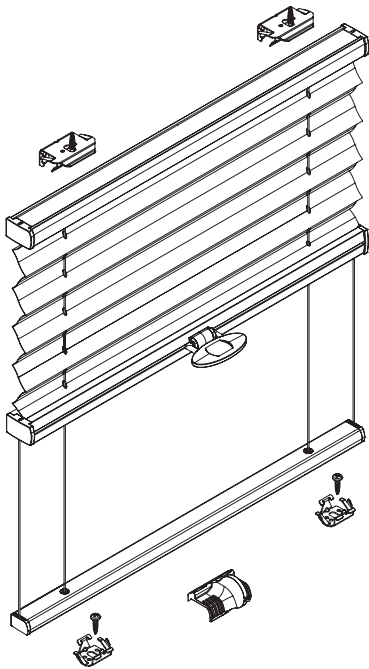

Facefix Installation

Duette® Shades Skylight - Cord Tensioned with Fixing Rail (PB10)

Topfix/Recess Installation

Duette® Shades Skylight - Cord Tensioned with Fixing Rail

Subject to technical changes