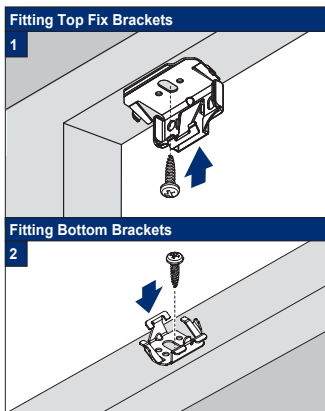

Facefix Installation

Duette® Shades Skylight - Cord Tensioned with Fixing Rail (PB10)

Topfix/Recess Installation

Duette® Shades Skylight - Cord Tensioned with Fixing Rail

Subject to technical changes