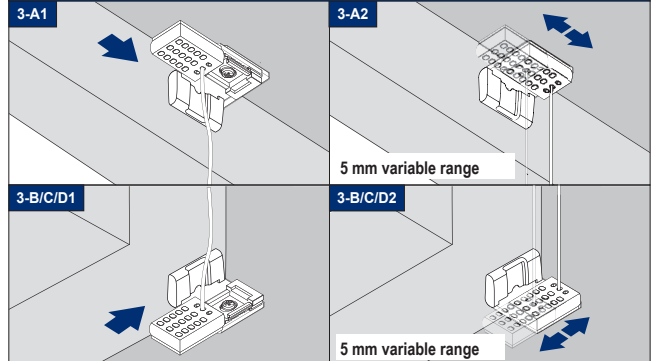

Facefix Installation

Duette® Shades - Cord Tensioned Multizone

(BB24)

Fitting Face Fix Footplates

Fitting Bottom Footplate

Installation sequence

Attaching the Blind to the Footplate

Operation

Removing the Blind

Subject to technical changes

Topfix/Recess Installation

Duette® Shades - Cord Tensioned Multizone

Subject to technical changes