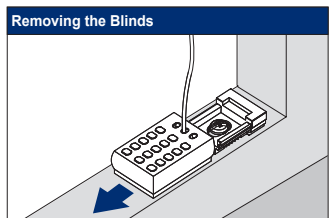

Facefix Installation

Duette® Shades - Cord Tensioned Multizone

(BB24)

Fitting Face Fix Footplates

Fitting Bottom Footplate

Installation sequence

Attaching the Blind to the Footplate

Operation

Removing the Blind

Subject to technical changes

Topfix/Recess Installation

Duette® Shades - Cord Tensioned Multizone

Subject to technical changes