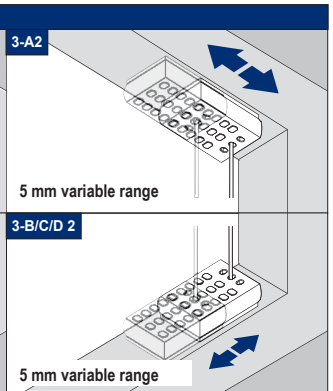

Facefix Installation

Duette® Shades - Cord Tensioned Multizone

(BB24)

Fitting Face Fix Footplates

Fitting Bottom Footplate

Installation sequence

Attaching the Blind to the Footplate

Operation

Removing the Blind

Subject to technical changes

Topfix/Recess Installation

Duette® Shades - Cord Tensioned Multizone

Subject to technical changes