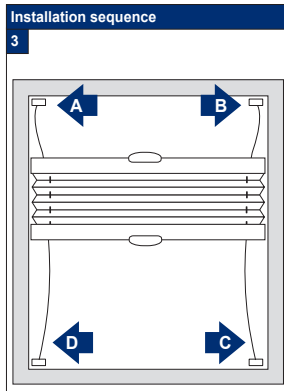

Facefix Installation

Duette® Shades - Cord Tensioned Multizone

(BB24)

Fitting Face Fix Footplates

Fitting Bottom Footplate

Installation sequence

Attaching the Blind to the Footplate

Operation

Removing the Blind

Subject to technical changes

Topfix/Recess Installation

Duette® Shades - Cord Tensioned Multizone

Subject to technical changes