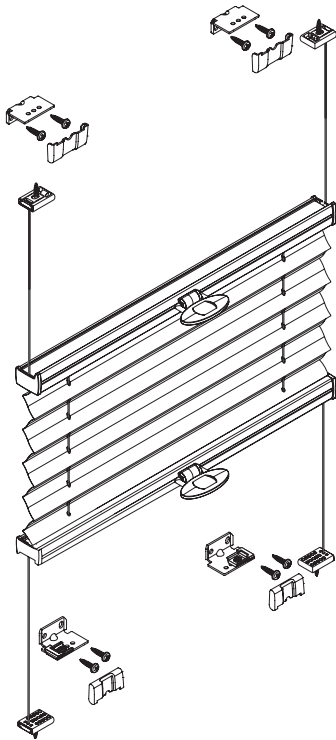

Facefix Installation

Duette® Shades - Cord Tensioned Multizone

(BB24)

Fitting Face Fix Footplates

Fitting Bottom Footplate

Installation sequence

Attaching the Blind to the Footplate

Operation

Removing the Blind

Subject to technical changes

Topfix/Recess Installation

Duette® Shades - Cord Tensioned Multizone

Subject to technical changes