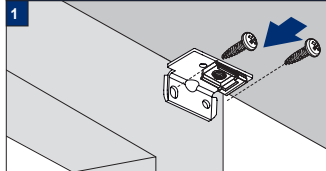

Facefix Installation

Duette® Shades - Cord Tensioned Multizone

(BB24)

Fitting Face Fix Footplates

Fitting Bottom Footplate

Installation sequence

Attaching the Blind to the Footplate

Operation