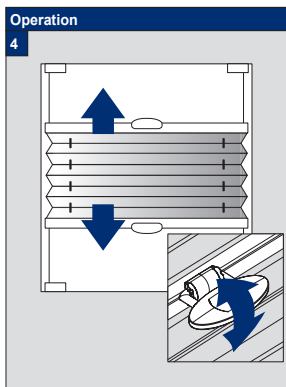

Facefix Installation

Duette® Shades - Cord Tensioned Multizone

(BB24)

Fitting Face Fix Footplates

Fitting Bottom Footplate

Installation sequence

Attaching the Blind to the Footplate

Operation

Removing the Blind

Subject to technical changes

Topfix/Recess Installation

Duette® Shades - Cord Tensioned Multizone

Subject to technical changes