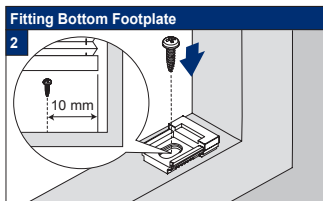

Topfix/Recess Installation

Duette® Shades - Cord Tensioned Multizone

Subject to technical changes