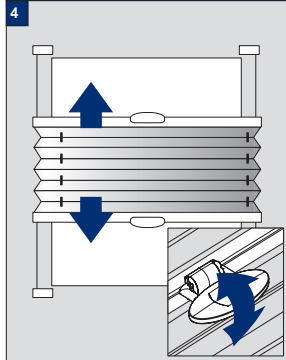

Facefix Installation

Duette® Shades - Cord Tensioned Multizone

(BB24)

Fitting Face Fix Footplates

Fitting Bottom Footplate

Installation sequence

Attaching the Blind to the Footplate

Operation

Removing the Blind

Subject to technical changes

Topfix/Recess Installation

Duette® Shades - Cord Tensioned Multizone

Subject to technical changes