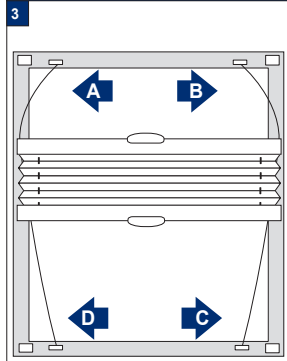

Facefix Installation

Duette® Shades - Cord Tensioned Multizone

(BB24)

Fitting Face Fix Footplates

Fitting Bottom Footplate

Installation sequence

Attaching the Blind to the Footplate

Operation

Removing the Blind

Subject to technical changes

Topfix/Recess Installation

Duette® Shades - Cord Tensioned Multizone

Subject to technical changes