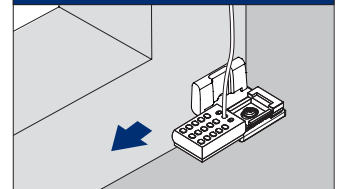

Removing the Blind

Subject to technical changes