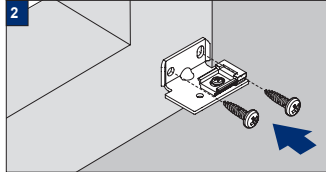

Facefix Installation

Duette® Shades - Cord Tensioned Multizone

(BB24)

Fitting Face Fix Footplates

Fitting Bottom Footplate

Installation sequence

Attaching the Blind to the Footplate

Operation

Removing the Blind

Subject to technical changes

Topfix/Recess Installation

Duette® Shades - Cord Tensioned Multizone

Subject to technical changes