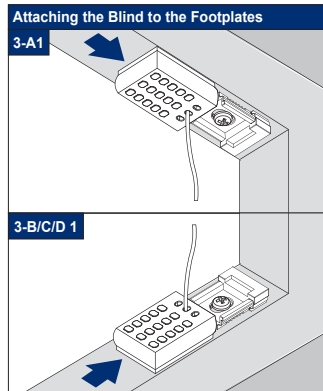

Facefix Installation

Duette® Shades - Cord Tensioned Multizone

(BB24)

Fitting Face Fix Footplates

Fitting Bottom Footplate

Installation sequence

Attaching the Blind to the Footplate

Operation

Removing the Blind

Subject to technical changes

Topfix/Recess Installation

Duette® Shades - Cord Tensioned Multizone

Subject to technical changes