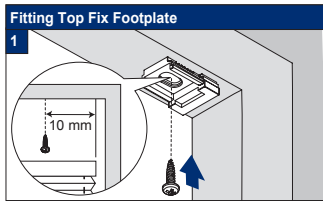

Topfix/Recess Installation

Duette® Shades - Cord Tensioned Multizone

Subject to technical changes