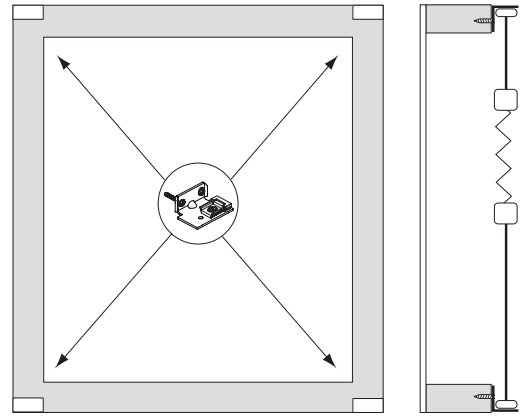

Facefix Installation

Duette® Shades - Cord Tensioned Multizone

(BB24)

Fitting Face Fix Footplates

Fitting Bottom Footplate

Installation sequence

Attaching the Blind to the Footplate

Operation

Removing the Blind

Subject to technical changes

Topfix/Recess Installation

Duette® Shades - Cord Tensioned Multizone

Subject to technical changes