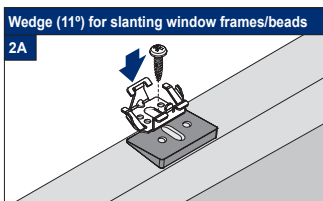

Topfix/Recess Installation

Duette® Shades - Cord Tensioned with Fixing Rail, Multizone

Subject to technical changes