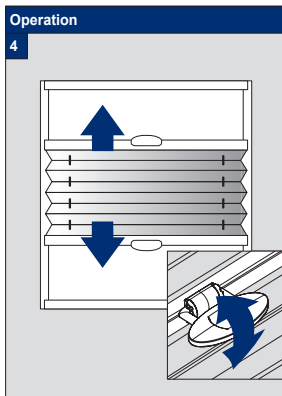

Topfix/Recess Installation

Duette® Shades - Cord Tensioned with Fixing Rail, Multizone

Subject to technical changes