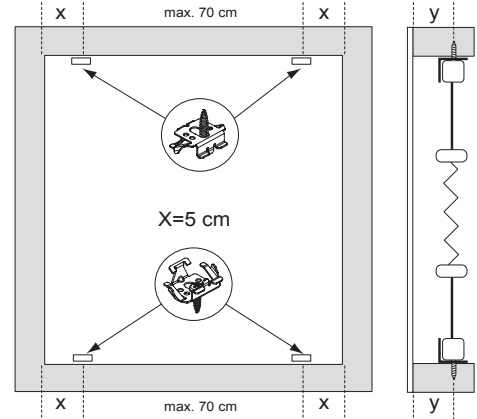

Topfix/Recess Installation

Duette® Shades - Cord Tensioned with Fixing Rail, Multizone

Subject to technical changes