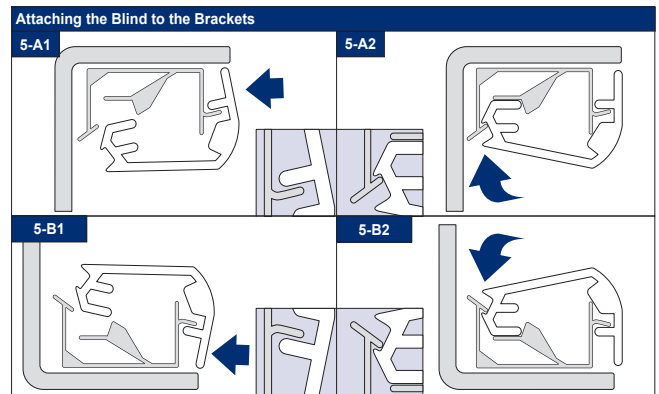

# Facefix Installation

Duette® Shades - Cord Tensioned with Fixing Rail, Multizone (BB20T)

Subject to technical changes