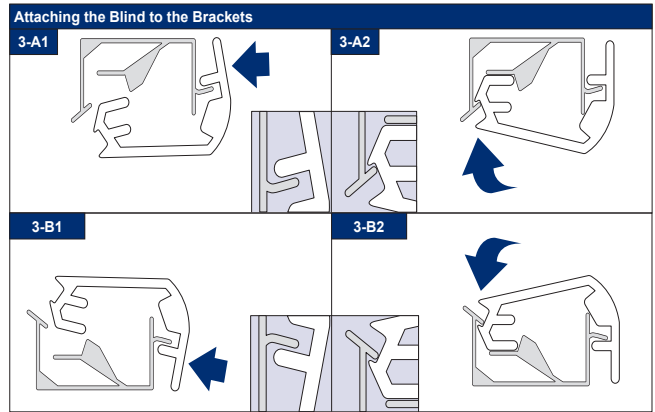

Topfix/Recess Installation

Duette® Shades - Cord Tensioned with Fixing Rail, Multizone

Subject to technical changes