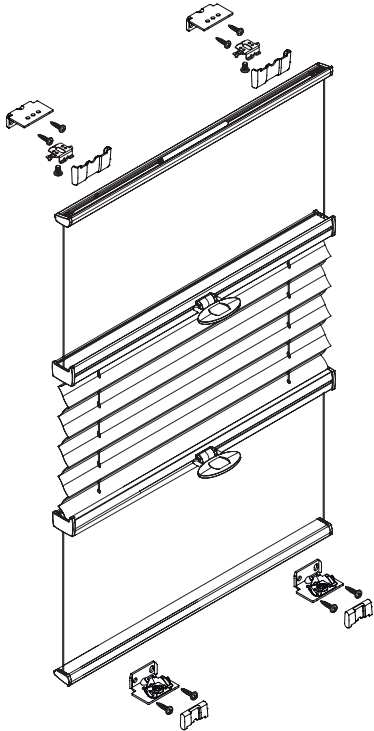

# Facefix Installation

Duette® Shades - Cord Tensioned with Fixing Rail, Multizone (BB20T)

Subject to technical changes

# Topfix/Recess Installation