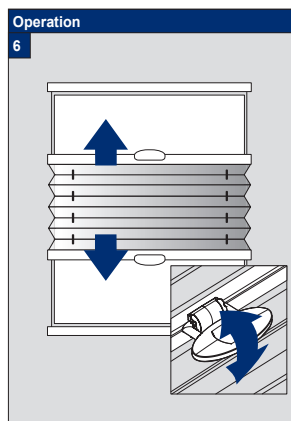

# Facefix Installation

Duette® Shades - Cord Tensioned with Fixing Rail, Multizone (BB20T)

Subject to technical changes