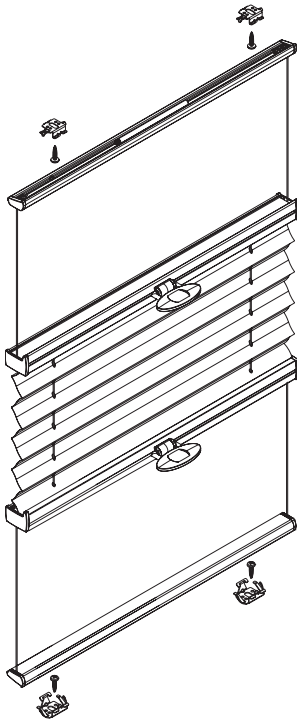

Topfix/Recess Installation

Duette® Shades - Cord Tensioned with Fixing Rail, Multizone

Subject to technical changes