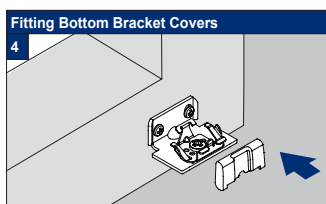

# Facefix Installation

Duette® Shades - Cord Tensioned with Fixing Rail, Multizone (BB20T)

Subject to technical changes