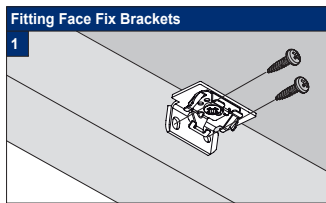

# Facefix Installation

Duette® Shades - Cord Tensioned with Fixing Rail, Multizone (BB20T)

Subject to technical changes