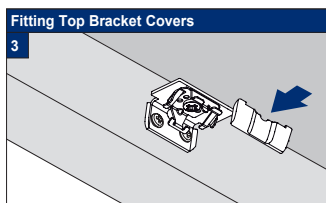

# Facefix Installation

Duette® Shades - Cord Tensioned with Fixing Rail, Multizone (BB20T)

Subject to technical changes