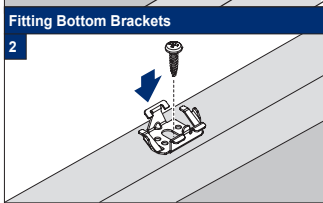

Topfix/Recess Installation

Duette® Shades - Cord Tensioned with Fixing Rail, Multizone

Subject to technical changes