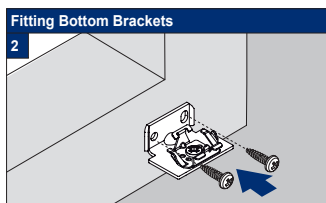

# Facefix Installation

Duette® Shades - Cord Tensioned with Fixing Rail, Multizone (BB20T)

Subject to technical changes