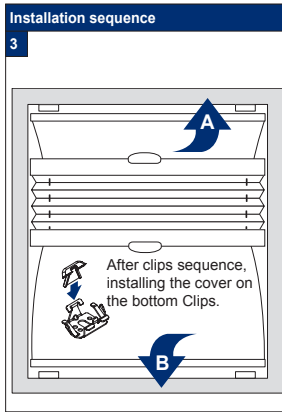

Topfix/Recess Installation

Duette® Shades - Cord Tensioned with Fixing Rail, Multizone

Subject to technical changes