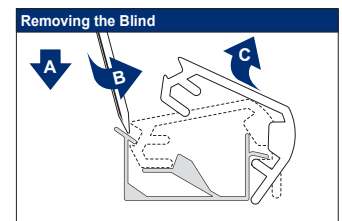

# Facefix Installation

Duette® Shades - Cord Tensioned with Fixing Rail, Multizone (BB20T)

Subject to technical changes