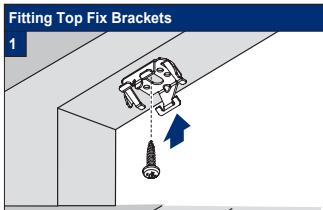

Topfix/Recess Installation

Duette® Shades - Cord Tensioned with Fixing Rail, Multizone

Subject to technical changes