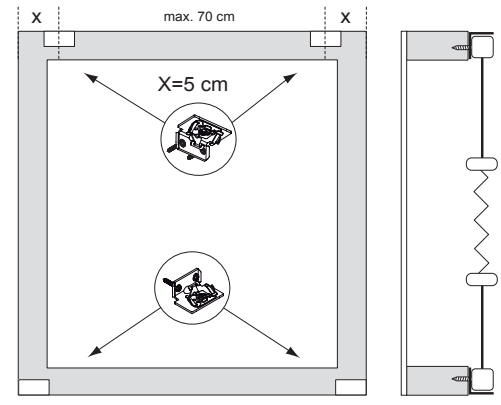

# Facefix Installation

Duette® Shades - Cord Tensioned with Fixing Rail, Multizone (BB20T)

Subject to technical changes