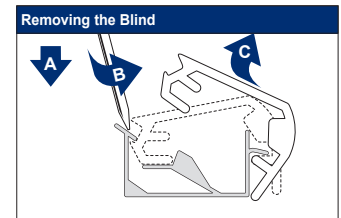

Topfix/Recess Installation

Duette® Shades - Cord Tensioned with Fixing Rail, Multizone

Subject to technical changes