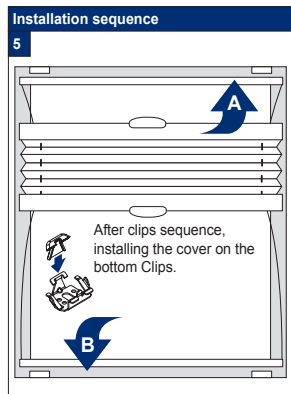

# Facefix Installation

Duette® Shades - Cord Tensioned with Fixing Rail, Multizone (BB20T)

Subject to technical changes